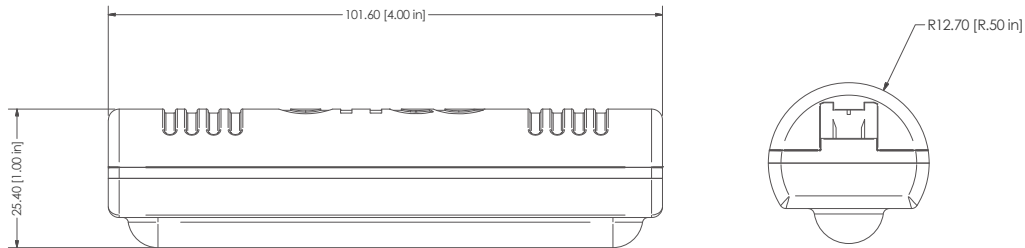

AgriShift® HL-UVA Specifications

Nominal Power	3.2W (at 50VDC)
Luminous Flux	0.64 lm human photopic
Input Voltage	48 VDC / 60 VDC
Beam Angle	120°
Spectral Output	Species-specific UVA wavelength (383 nm peak)
Operating Temperature	-20°C to 40°C / -4°F to 104°F
Dimmable Range	100% to 2%
Dimmer Type	Pulse Width Modulations (PWM)
Environmental Ratings	Submersion tested

Ordering Information

	SKU
AgriShift® HL-UVA	HL-UVA-12-162-048
Mounting Cable	02-0258
350 feet	

AgriShift® HL-UVA Mechanical Dimensions

Complete Your AgriShift® Lighting System:

AgriShift® TLL for Layers and Breeders

The AgriShift® TLL in-system tube light provides producers with lighting that meets the needs of today's modern poultry houses. Made with Dim-to-Red® technology, it provides a more uniform and continuous light pattern, leaving birds noticeably less stressed and calmer. Available in 24" 1 or 2 tube assemblies, with various cord lengths.

AgriShift® TLL

AgriShift® MLM-G for Broilers, Pullets and Turkeys

The AgriShift® MLM-G is designed with Junglite Green™ technology, the most advanced agricultural lighting solution available on the market today. It provides an optimized jungle green color spectrum, with full dimming capability, essential for healthy bird growth and sexual development. Various mounting options available.

AgriShift® MLM-G

Junction Box Format

AgriShift® G Controller

The AgriShift® G Controller is a slave dimmer that provides full potential to any ONCE® AC lighting fixture. It offers smooth dimming solutions that can easily be controlled by two separate 0-10 VDC control signals and several advanced features, adding flexibility while addressing the complex modern agriculture facilities.

AgriShift® G Controller

AgriShift® Master Controller and Slave Dimmer

The AgriShift® Master Controller and Slave Dimmer provide full potential to any ONCE® lighting fixture. They offer smooth dimming solutions that can easily be controlled manually with the front panel controls or remotely with a 0-10VDC control signal.

AgriShift® Master Controller