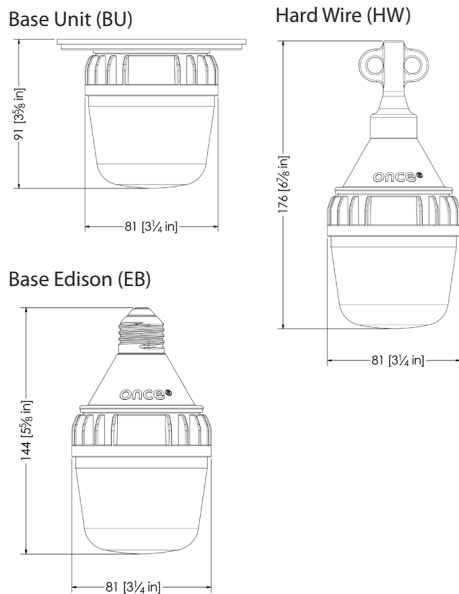

AgriShift® MLM-R Specifications

Nominal Power	8W (at full intensity)
Luminous Flux	575 lm human photopic (120V) 1120 lm poultry photopic (120V)
Input Voltage	120 VAC / 60 Hz, 230 VAC / 50/60 Hz
Beam Angle	200°
Light Output Equivalence	Up to 40W incandescent
Spectral Output	Species-specific red enhanced white
Operating Temperature	-20°C to 40°C / -4°F to 104°F
Dimmable Range	100% to 5%, dims-to-red hue
Dimmer Type	Phase Modulation or Amplitude Control*
Environmental Ratings	Suitable for indoor corrosive environments per UL50E Salt Spray Test (BU, JB, JJ, HW), Suitable for damp locations, RoHS Compliant
Safety	Conforms to ANSI/UL STD 1598 (BU, JB, JJ, HW), Certified to Can/CSA STD. C22.2 NO. 250.0 (BU, JB, JJ, HW), Certified to CAN/CSA STD C22.2 NO. 1993 (EB), Conforms to ANSI/UL STD. 1993 (EB)

*For optimum dimming performance use AgriShift® Controllers

AgriShift® MLM-R Mechanical Dimensions

Ordering Information

AgriShift® MLM-R 120V

Base Unit (BU)
Edison Base (EB)
Jelly Jar (JJ)
Includes JJ adaptor/connector kit
Junction Box (JB)
Includes JB adaptor/connector kit
Hard Wire (HW)

AgriShift® MLM-R 230V

Base Unit (BU)
Edison Base (EB)
Jelly Jar (JJ)
Includes JJ adaptor/connector kit
Junction Box (JB)
Includes JB adaptor/connector kit
Hard Wire (HW)

AgriShift® MLM-R Accessories

AgriShift® G Controller
AgriShift® Master Controller 120V
AgriShift® Slave Dimmer 120V
AgriShift® Master Controller 240V-50Hz
AgriShift® Master Controller 240V-60Hz
Junction Box
Five 3/4" threaded outlets
Junction Box
Five total 3/4" KO hubs, four sealed
AgriShift® STC, Stringer Connector
~24 1/2 m OAL, 2.43 m sections
AgriShift® STC, Stringer Connector
~30 1/2 m OAL, 3 m sections
AgriShift® STA, Stringer Adaptor, 30 cm OAL
AgriShift® STA, Stringer Adaptor, 1 m OAL
AgriShift® STA, Stringer Adaptor, 2 m OAL
AgriShift® STA, Stringer Adaptor, 3 m OAL
Starter Cable, 4 ft OAL
Male connector on one end

SKU

MLM-FSWR-BU-180T-008-120
MLM-FSWR-EB-180T-008-120
MLM-FSWR-JJ-180T-008-120

MLM-FSWR-JB-180T-008-120

MLM-FSWR-HW-180T-008-230

SKU

MLM-FSWR-BU-180T-008-230
MLM-FSWR-EB-180T-008-230
MLM-FSWR-JJ-180T-008-230

MLM-FSWR-JB-180T-008-230

MLM-FSWR-HW-180T-008-230

SKU

ALC-G2S-UNAC-2-10
30-014-00188-L123
30-014-00189-L123
30-014-00180-L123
30-014-00180-L123-60Hz
PRB57550GY

PRB575GYKO

STC-0183-10-080

STC-0184-10-100

STA-0197-3-012

STA-0189-3-039

STA-0190-3-079

STA-0191-3-118

STAR-0198-3-004