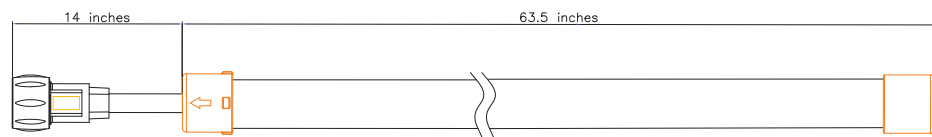

Ordering Information

AgriShift® TLUS	SKU
1-Tube Assembly, 60" OAL <i>Includes mounting clips, female connector one end</i>	TLUS-0164-1-120 (24-0164)
1-Tube Assembly, 60" OAL <i>With Dim-to-Blue® technology Includes mounting clips, female connector one end</i>	TLUS-0165-1-120 (24-0165)

AgriShift® TLUS Accessories	SKU
AgriShift® TLUS Stringer, 88 ft <i>Includes 10 connectors</i>	TLUS-24-0167
AgriShift® TLUS Lead Wire Kit, 4 ft <i>Includes starter cord and end cap</i>	TLUS-24-0168

AgriShift® Controllers	SKU
AgriShift® G Controller	ALC-G2S-UNAC-2-10
AgriShift® Master Controller 120V	30-014-00188-L123
AgriShift® Slave Dimmer 120V	30-014-00189-L123
AgriShift® Master Controller 240V-50Hz	30-014-00180-L123
AgriShift® Master Controller 240V-60Hz	30-014-00180-L123-60Hz

*For optimum dimming performance use AgriShift® Controllers
**May not meet electrical codes in all states

AgriShift® TLUS Mechanical Dimensions