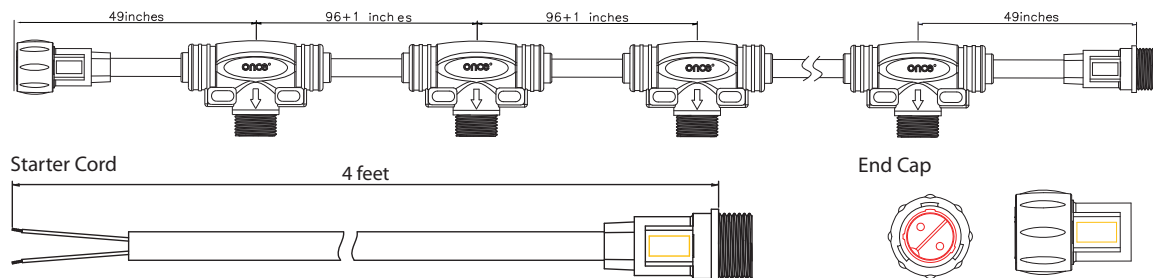

Ordering Information

AgriShift® TLUS	SKU
1-Tube Assembly, 60" OAL <i>Includes mounting clips, female connector one end</i>	TLUS-0164-1-120 (24-0164)
1-Tube Assembly, 60" OAL <i>With Dim-to-Blue® technology Includes mounting clips, female connector one end</i>	TLUS-0165-1-120 (24-0165)

AgriShift® TLUS Accessories	SKU
AgriShift® TLUS Stringer, 88 ft <i>Includes 10 connectors</i>	TLUS-24-0167
AgriShift® TLUS Lead Wire Kit, 4 ft <i>Includes starter cord and end cap</i>	TLUS-24-0168

AgriShift® Controllers	SKU
AgriShift® G Controller	ALC-G2S-UNAC-2-10
AgriShift® Master Controller 120V	30-014-00188-L123
AgriShift® Slave Dimmer 120V	30-014-00189-L123
AgriShift® Master Controller 240V-50Hz	30-014-00180-L123
AgriShift® Master Controller 240V-60Hz	30-014-00180-L123-60Hz

*For optimum dimming performance use AgriShift® Controllers
**May not meet electrical codes in all states

AgriShift® TLUS Mechanical Dimensions

AgriShift® TLUS Stringer Mechanical Dimensions

Complete Your AgriShift® Lighting System: AgriShift® G Controller