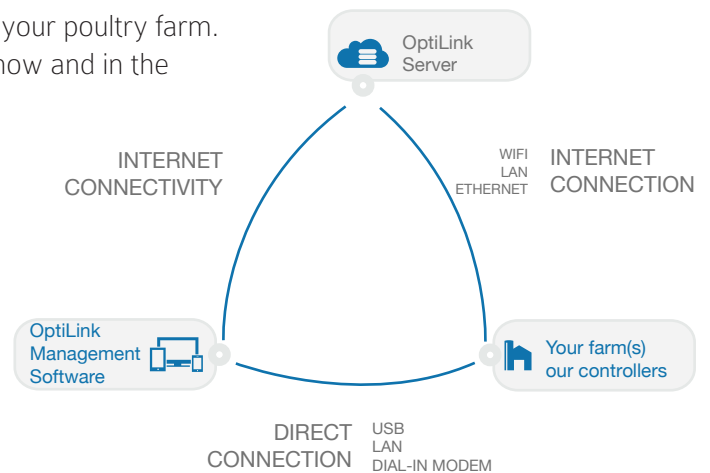

introducing FARM DATA

Watch over your **CHICKS**
Anytime, Anywhere

OPTICON
FARM DATA

Call us now :1-888-218-7829
(OES Inc. our dealer in North America)

OPTICON
AGRI-SYSTEMS

Easy access to your farm data

vital farm data anywhere, anytime

Improve the performance of your poultry farm by decisions based on real-time farm data.

Anywhere, anytime you will be able to see the performance of your poultry farm. Real-time information will allow you to make better decisions, now and in the future.

Share your farm data with colleagues, consultants, veterinarians.

Simply click to share the data with others. OptiLink lets you create tailored reports to the need of different persons. They can automatically be mailed or accessed real-time through internet.