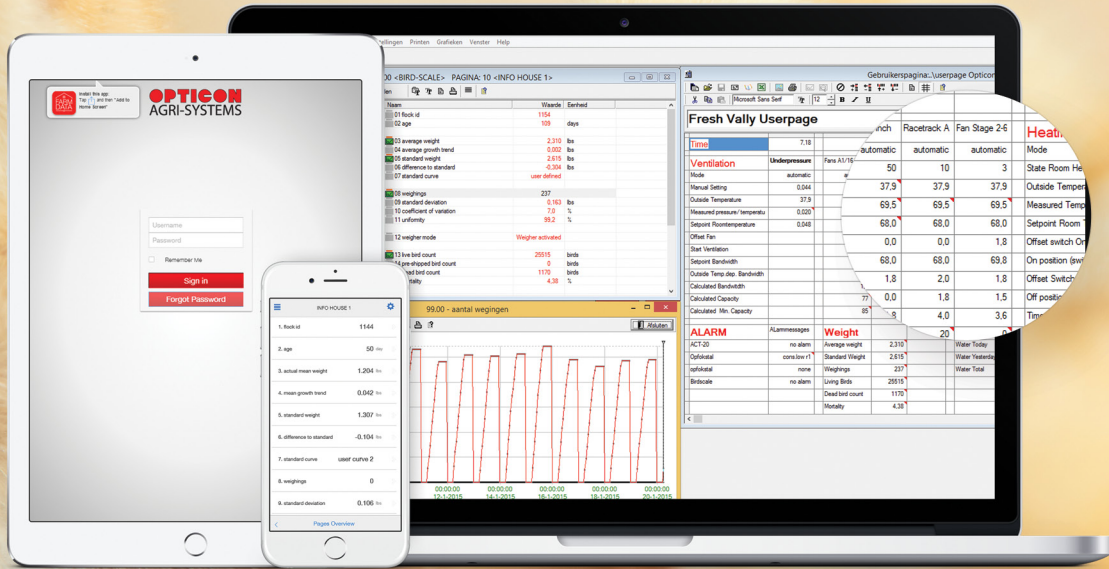

Improve the performance of your poultry farm by decisions based on real-time farm data.

Anywhere, anytime you will be able to see the performance of your poultry farm. Real-time information will allow you to make better decisions, now and in the future.

Share your farm data with colleagues, consultants, veterinarians.

Simply click to share the data with others. OptiLink lets you create tailored reports to the need of different persons. They can automatically be mailed or accessed real-time through internet.

Reach your performance goals

You'll find powerful insights into data that really drives performance. Comparing flocks show how well your birds are performing - so you can make adjustments where necessary.