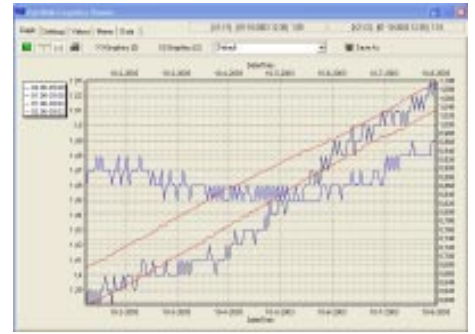

Make your own information screen

When you prefer all the most important real time data to be displayed on one single screen or printed at preset intervals, OptiLink has the answer. Just drag and drop the relevant data into the special screen and OptiLink makes this to work.