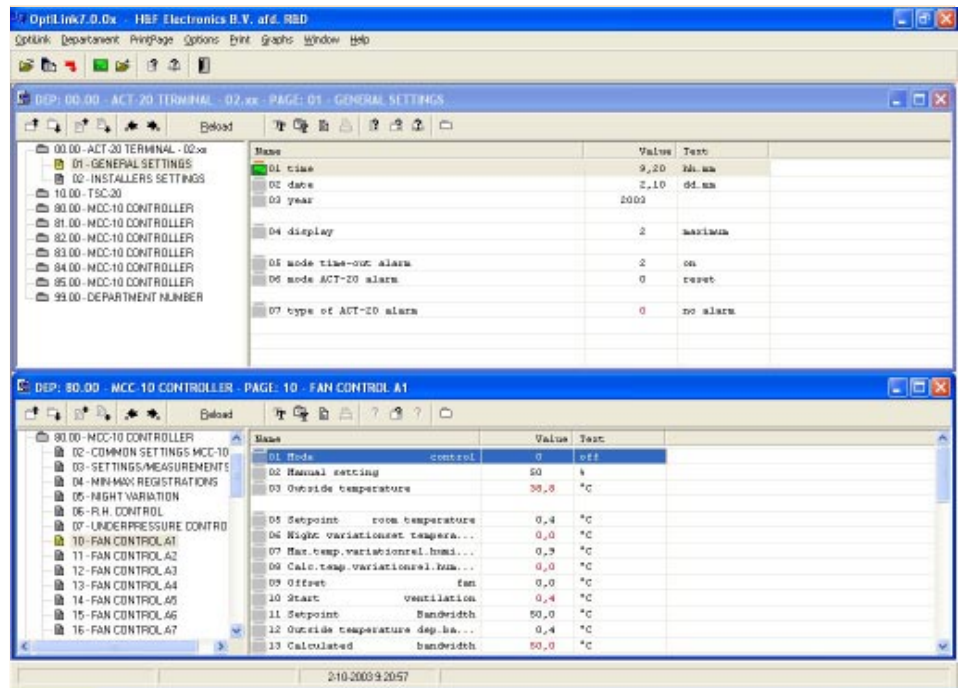

## Data processing and graphical visualization of the entire house and production data.

What happens if you don't realize what's happening? OptiLink collects a great variety of data, which can easily and quickly be processed by your office PC. Feed consumption, feed/water ratio, feed conversion, mortality, uniformity, hours of heating and of course your complete climate control are made visible to you in tables and charts. All gathered data can be illustrated as curves and can be combined freely by just one mouse click.

## Your own farm-specific data processing, no problem thanks to OptiLink

Thanks to its flexibility, OptiLink enables you to import data into any MS-Office application, such as Excel, Word or Power Point.

## Make your own information screen

When you prefer all the most important real time data to be displayed on one single screen or printed at preset intervals, OptiLink has the answer. Just drag and drop the relevant data into the special screen and OptiLink makes this to work.